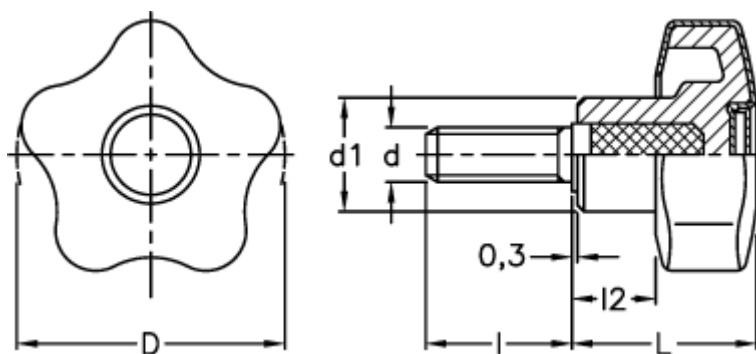

Data Sheet

Article number: 23021700214

Description: E+G Lobe knobs

VCT.66 p-M10x20 SOFT C4 RAL1021 - yellow cap

Measures

D = 66

d1 = 21.5

d 6g = M10

l = 20

L = 38.5

l2 = 15.5